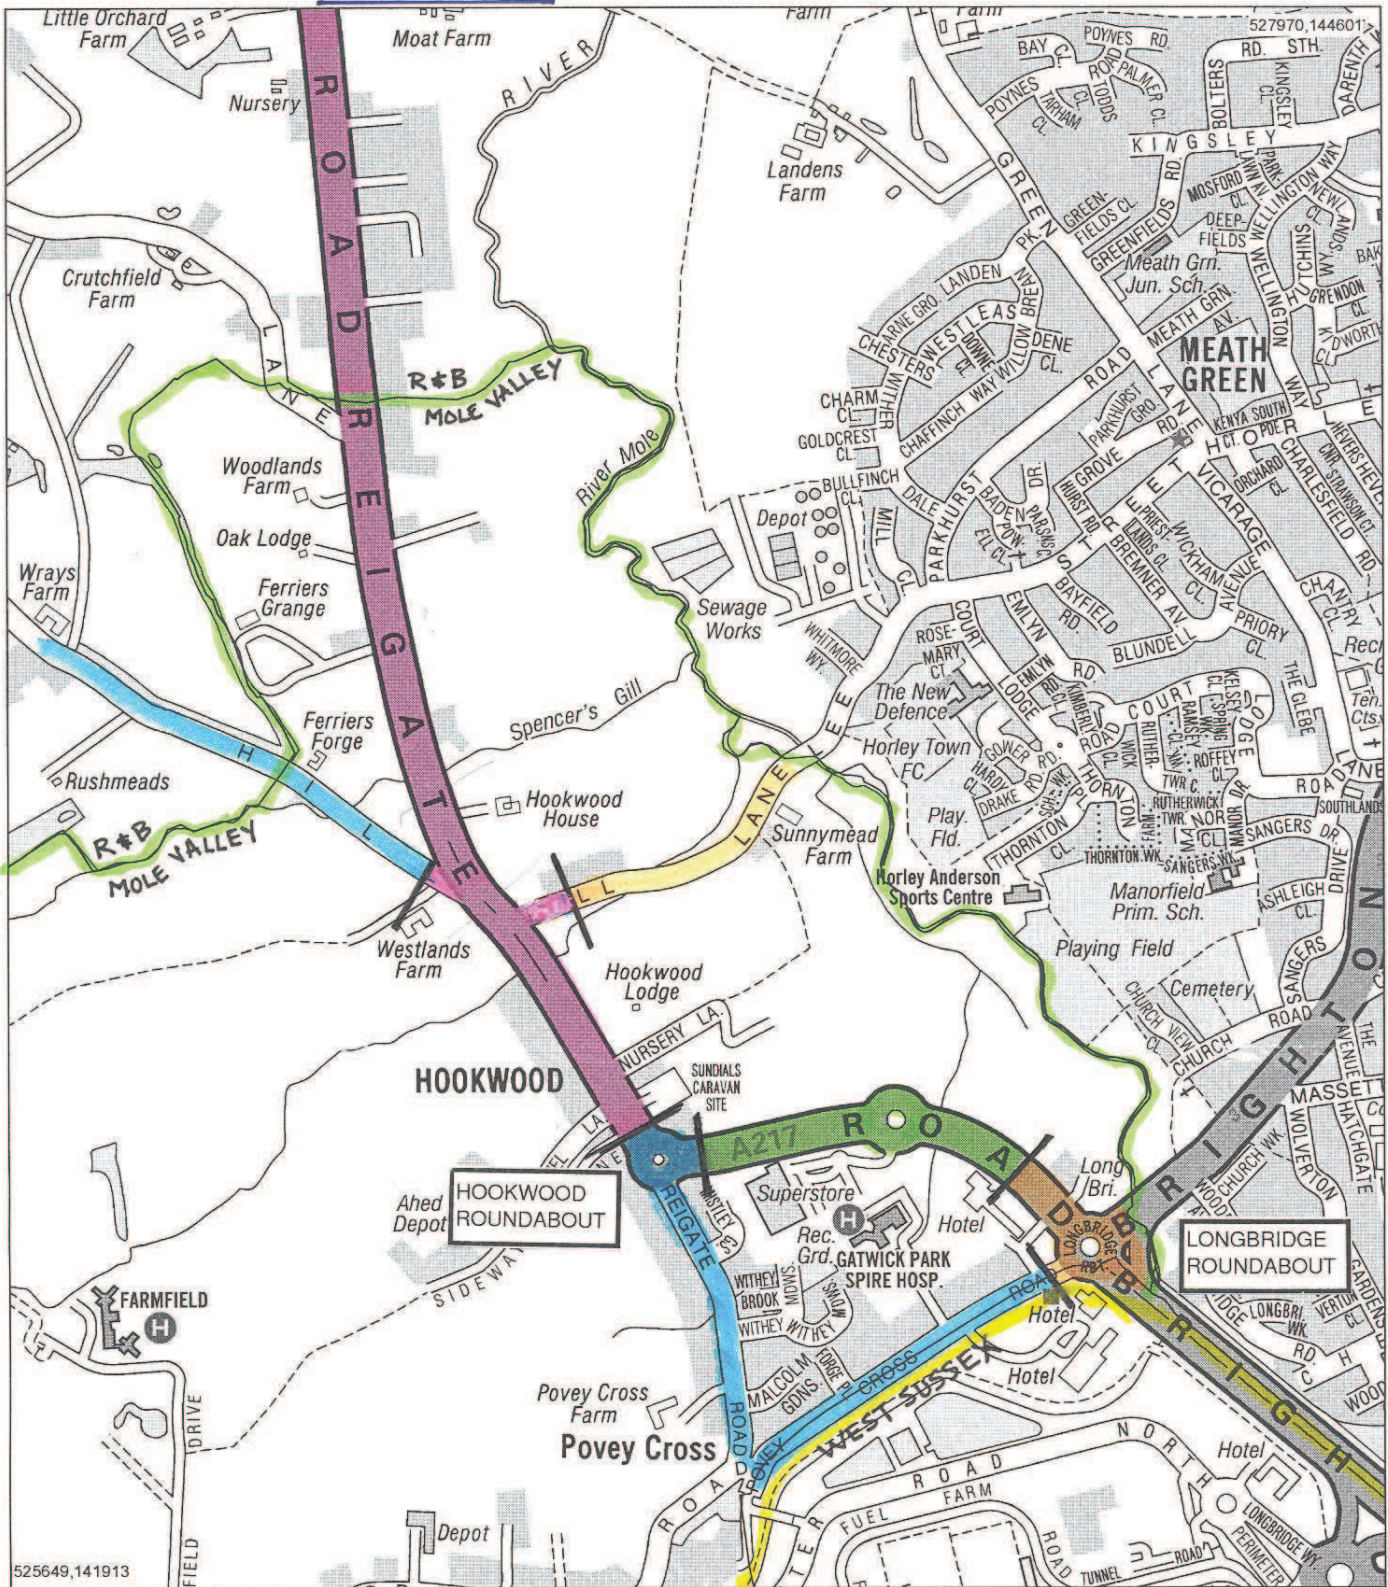

ANNEX A.

Existing speed limits, Hookwood

Scale 1:12500

Date: 16/05/2013

Printed by:

© Crown copyright. All Rights reserved.
Surrey County Council, LA076872, 2000

Drawing No.:

This page is intentionally left blank